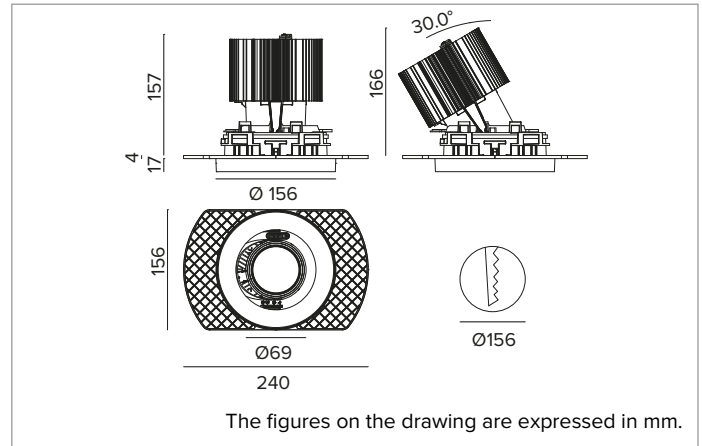

1T8654ELTR | CCTEVO ARCHITECTURAL 160

Adjustable recessed LED projector in a trimless version

		3500K	H(m)	D(m)	Emax(lx)	
		Ra90			47°	
		Fixture Power	74W	1	0.87	9922
		Source Flux	7803lm	2	1.74	2480
		Fixture Flux	5854lm	3	2.61	1102
		Efficacy	79lm/W	4	3.47	620
TS1282	Imax=1272cd/klm	Imax	9924cd	5	4.34	397

CCT nominal: 3500K

Lifetime (L80/B10): >50000h tq +25°C

ILLUMINOTECHNICAL CHARACTERISTICS

MWFL - precision optics with a black silicone cut off ring. Version with a convex faceted highly reflective anodised aluminium reflector and a holographic diffusion filter. UGR<22 (EN 12464-1).

Optic: REFLECTOR

Beam angles: MWFL

Optical efficiency: 75%

Fixture flux: 5854lm

Luminous efficacy: 79lm/W

Photobiological safety: Compliant with RG1 low risk group

MECHANICAL CHARACTERISTICS

Die-cast black painted anodised aluminium body and dissipator. Black colour cover. The optical unit can be adjusted up to 30° on the vertical plane with a mechanical beam locking system and a graduated scale, and 358° on the horizontal plane. Trimless version with a load-bearing element for installation and finishing in plasterboard.

Colour and finish: Deep black

Weight: 1.55Kg

Version: TRIMLESS HO

Degree of protection: IP20 for recessed part

Degree of protection: IP40 for exposed part

ELECTRICAL CHARACTERISTICS

Integrated electronic ON-OFF driver.