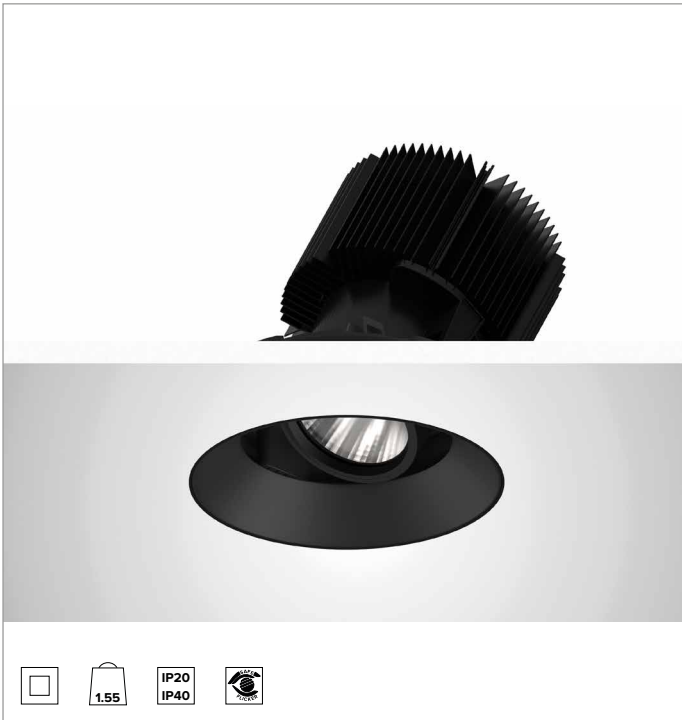

1T8654ELTR | CCTEVO ARCHITECTURAL 160

Adjustable recessed LED projector in a trimless version

		3500K	H(m)	D(m)	Emax(lx)	
		Ra90			47°	
		Fixture Power	74W	1	0.87	9922
		Source Flux	7803lm	2	1.74	2480
		Fixture Flux	5854lm	3	2.61	1102
		Efficacy	79lm/W	4	3.47	620
TS1282	Imax=1272cd/klm	Imax	9924cd	5	4.34	397

CCT nominal: 3500K

Lifetime (L80/B10): >50000h tq +25°C

ILLUMINOTECHNICAL CHARACTERISTICS

MWFL - precision optics with a black silicone cut off ring. Version with a convex faceted highly reflective anodised aluminium reflector and a holographic diffusion filter. UGR<22 (EN 12464-1).

Optic: REFLECTOR

Beam angles: MWFL

Optical efficiency: 75%

Fixture flux: 5854lm

Luminous efficacy: 79lm/W

Photobiological safety: Compliant with RG1 low risk group

MECHANICAL CHARACTERISTICS

Die-cast black painted anodised aluminium body and dissipator. Black colour cover. The optical unit can be adjusted up to 30° on the vertical plane with a mechanical beam locking system and a graduated scale, and 358° on the horizontal plane. Trimless version with a load-bearing element for installation and finishing in plasterboard.

Colour and finish: Deep black

Weight: 1.55Kg

Version: TRIMLESS HO

Degree of protection: IP20 for recessed part

Degree of protection: IP40 for exposed part

ELECTRICAL CHARACTERISTICS

Integrated electronic ON-OFF driver.